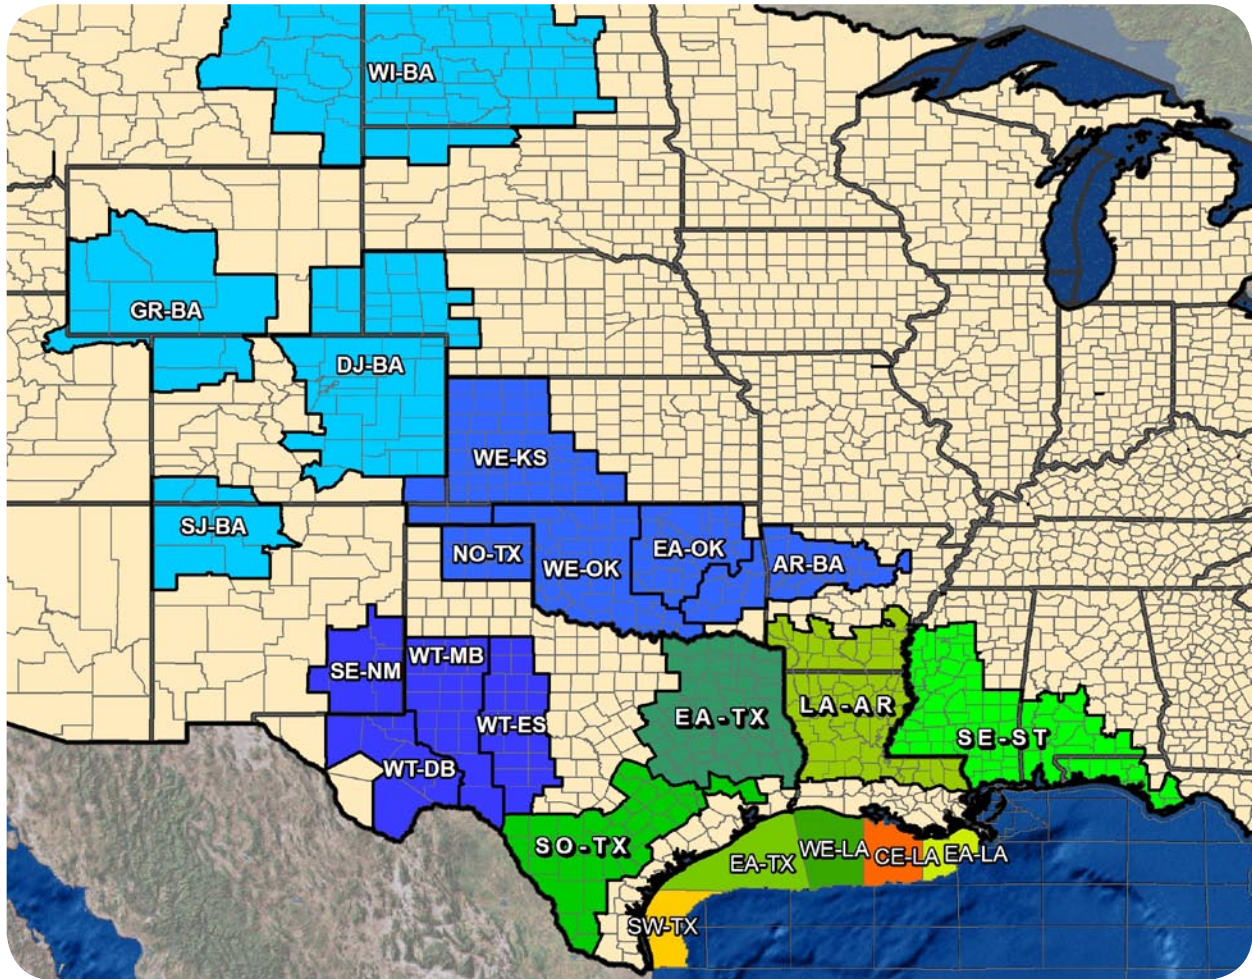

IHS Interpreted Formation Tops

Subscription Regions

Gulf of Mexico (Off-shore)

- SW-TX Southwest Texas
- EA-TX Eastern Texas
- WE-LA Western Louisiana
- CE-LA Central Louisiana
- EA-LA Eastern Louisiana

Gulf Coast (Mesozoic)

- SO-TX South Texas
- EA-TX East Texas
- LA-AR Louisiana/Arkansas
- SE-ST Southeastern States

Permian Basin

- WT-DB West Texas Delaware Basin
- WT-MB West Texas Midland Basin
- WT-ES West Texas Eastern Shelf
- SE-NM Southeast New Mexico

Mid-Continent

- AR-BA Arkoma Basin
- EA-OK Eastern Oklahoma
- WE-OK Western Oklahoma
- NO-TX Texas Panhandle
- WE-KS Western Kansas

Rockies

- DJ-BA Denver-Julesberg Basin
- SJ-BA San Juan Basin
- GR-BA Green River Basin
- WI-BA Williston Basin