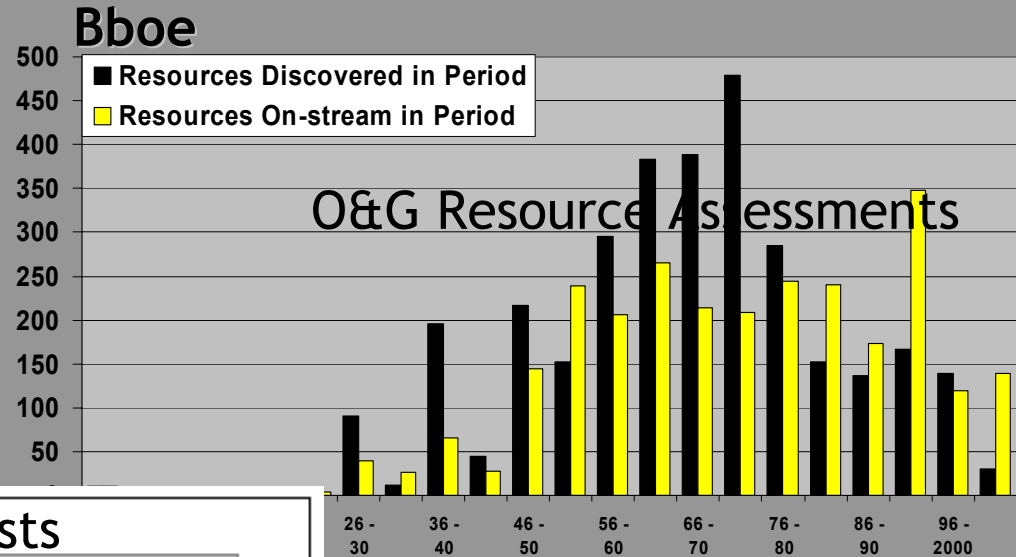

# IHS Energy: Energy Strategies

IHS Energy has an integrated strategic approach to decision support on critical issues such as oil vs. gas strategies.

We provide expert help at each stage of the cycle: from top-level direction setting to detailed review of specific policies