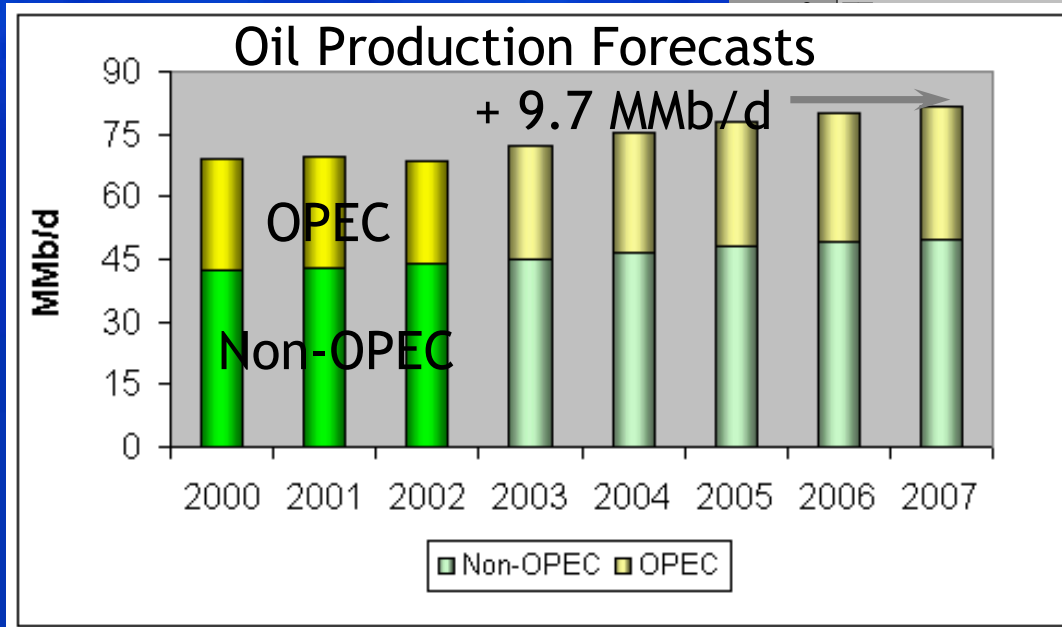

# IHS Energy: Energy Strategies

IHS Energy has an integrated strategic approach to decision support on critical issues such as oil vs. gas strategies.

We provide expert help at each stage of the cycle: from top-level direction setting to detailed review of specific policies